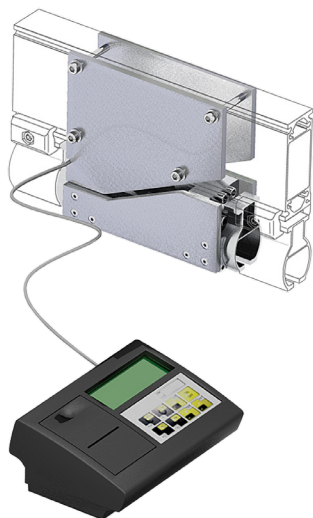

Technical data sheet

Product features

Scale with Electronic Display

Model

SAP Code

00011378

– Max ambient temperature [°C]: 90

Technical data sheet

Technical parameters

Scale with Electronic Display

Model

SAP Code

00011378

1. SAP Code:

00011378

6. Gross Width [mm]: